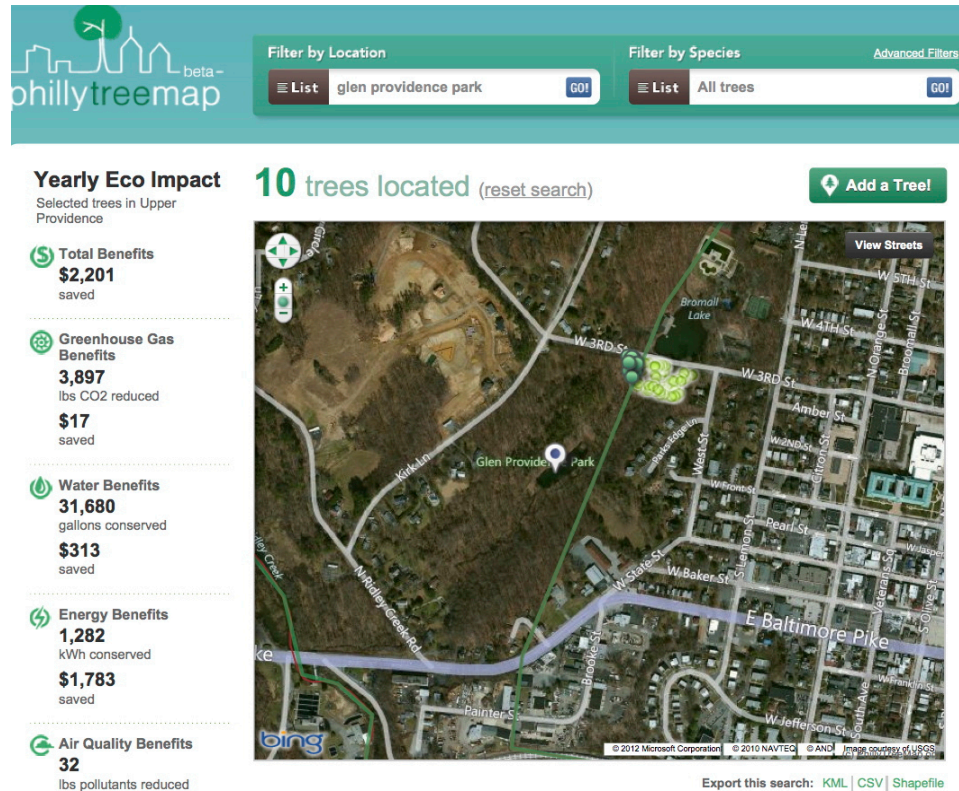

Tree Mapping:

Screenshots from February 2012 of the trees mapped in the 1.1 acre construction area, on the Upper Providence and Media Borough sides of the boundary line. This shows two zoom levels of how the 1.1 acre fits within the park's 33 acres, and of the specific trees that would be lost.

Upper Providence:

Media Borough: